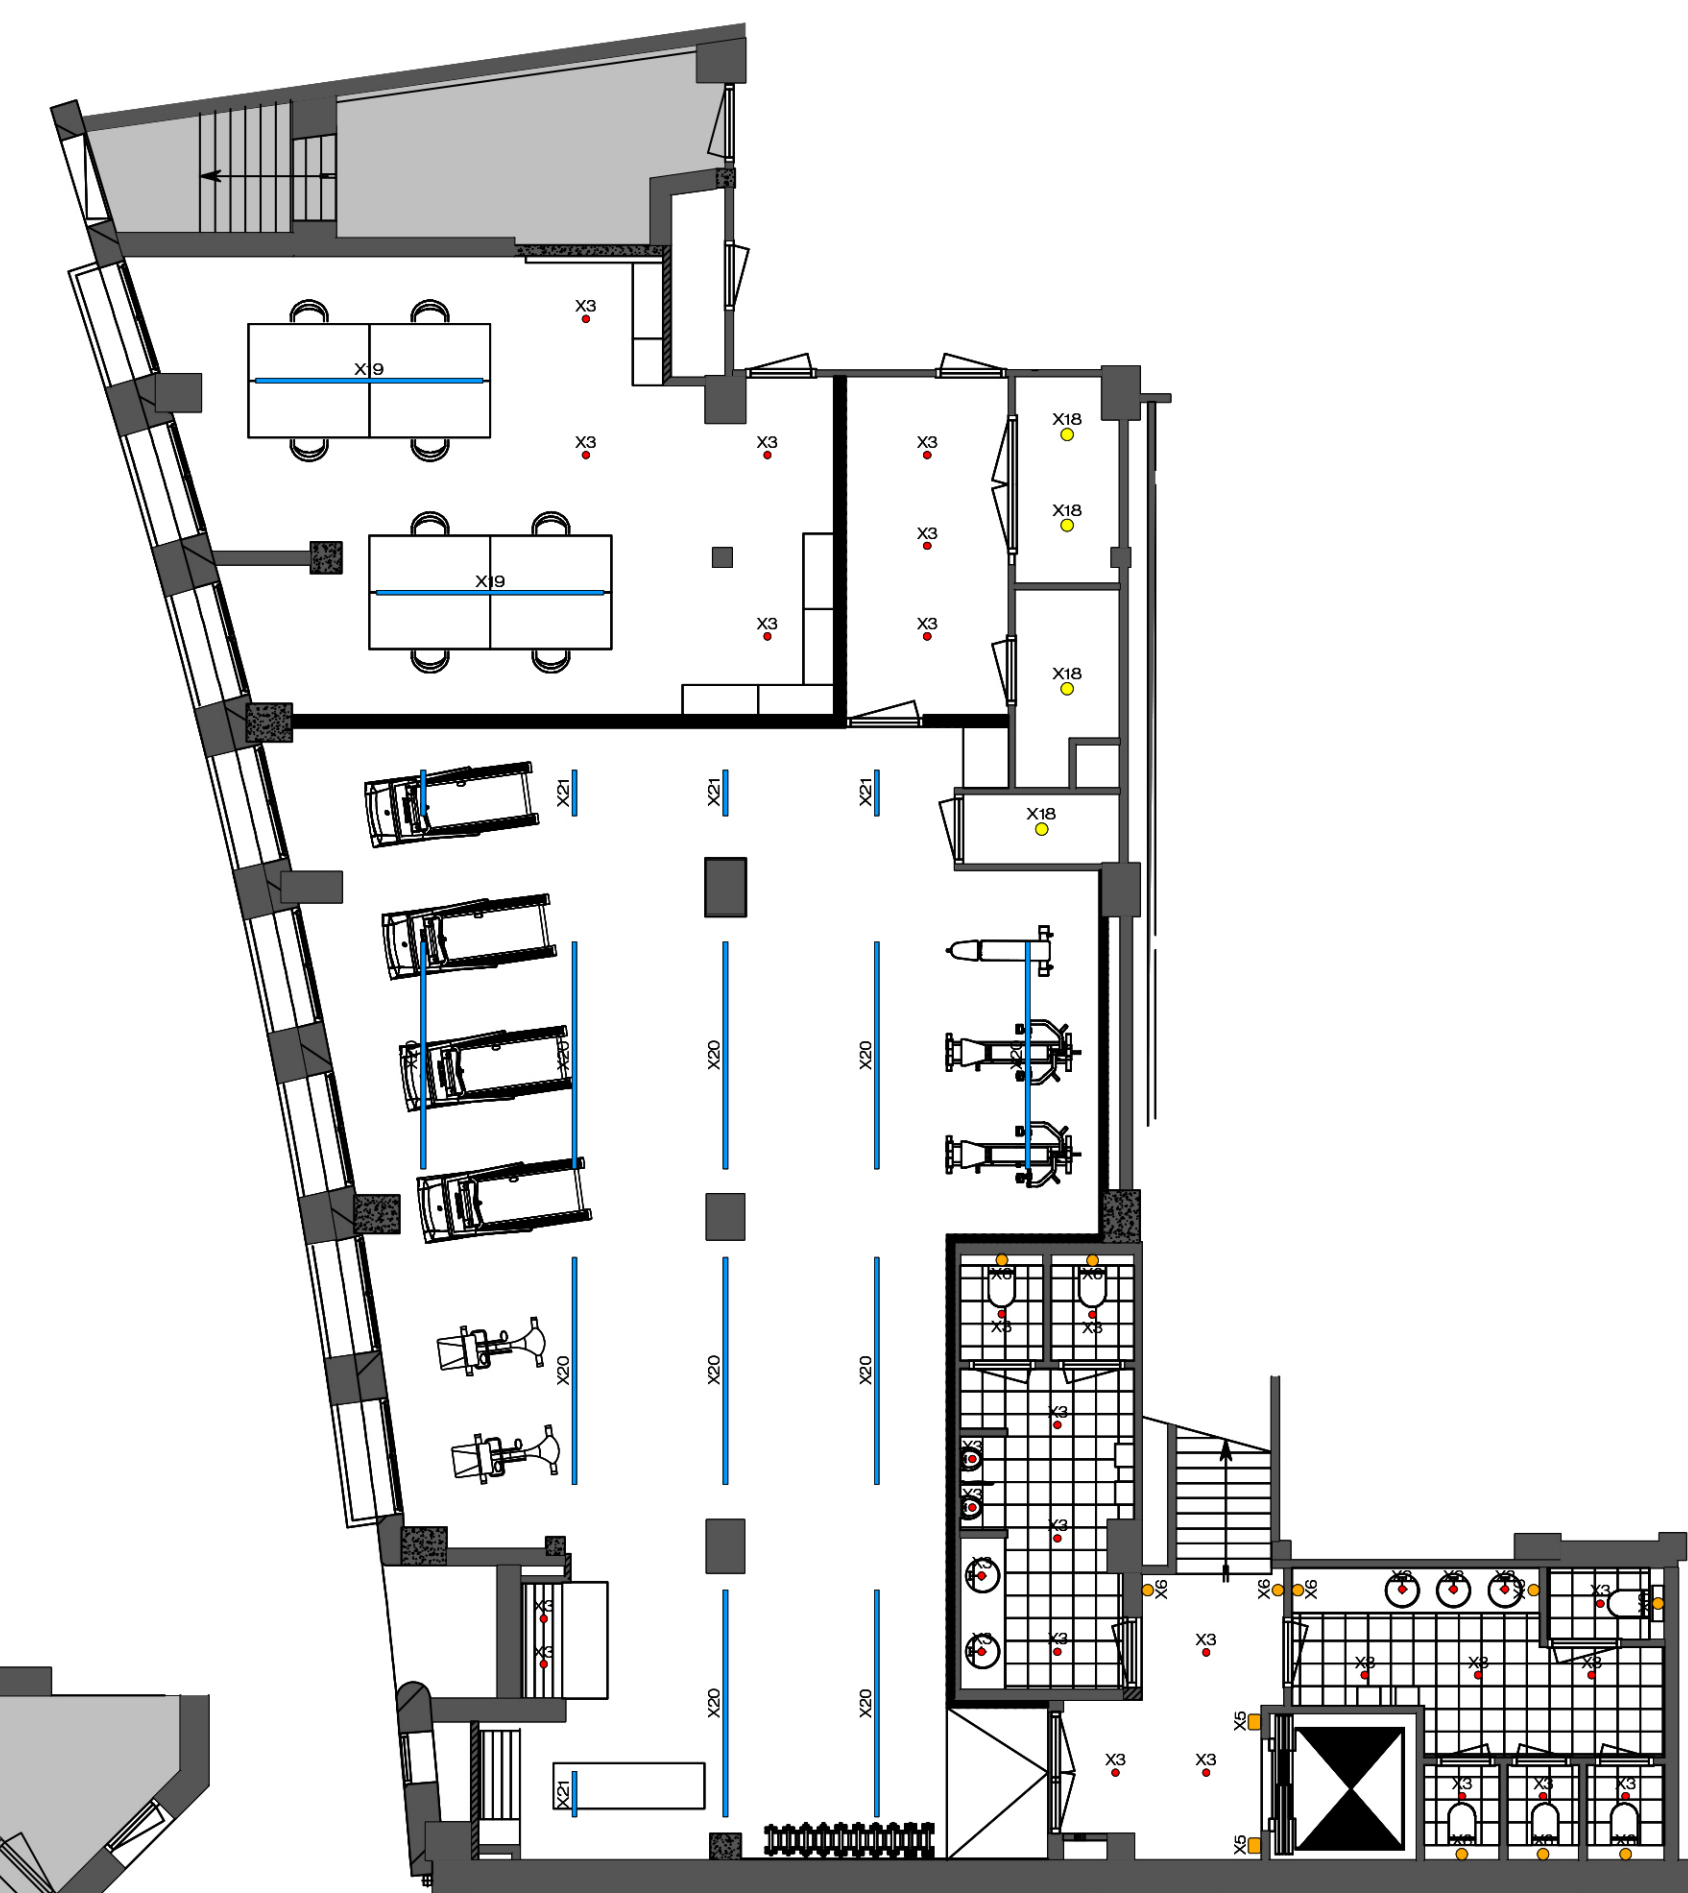

RENOVOI VERLICHTING:

- 220m. X1 LEDStrip FS80 AW 18W/m 2100K-6200K Dali dim | Profiel LBE 30/60 Zwart | Afscherming Opaal
- 61st. X1 Dali Tunable White driver
- 140m. X2 LEDStrip FS80 AW 18W/m 2100K-6200K Dali dim | Profiel LBE 30/60 Zwart | Afscherming Opaal
- 36st. X2 Dali Tunable White driver
- 404st. X3 Plafondbouw DEEPER 1.0 LED Zwart 12W HO 2700K Dali dim
- 30st. X4 Staande lamp n.t.b.
- 13st. X5 Wandopbouw J.J.W. 02 Goud 6W 2200K E27 Fase-afsnij dim
- 64st. X6 Wandopbouw RAY 2.0 Goud 2*3W 2700K Fase-afsnij dim
- 08st. X7 Hanglamp RAY 2.0 Goud 6W 2700K Fase-afsnij dim
- 02st. X8 Wandopbouw RAY 2.0 Zwart IP65 2*3W 2700K Fase-afsnij dim
- 02st. X9 Plafondbouw RAY IP65 1.0 Zwart 8W 2700K Fase-afsnij dim
- 10m. X10 LEDStrip FS80 AW 18W/m 2100K-6200K Dali dim | Profiel TBF Zwart | Afscherming Opaal
- 2st. X10 Dali Tunable White Driver
- 10m. X11 LEDStrip FS80 AW 18W/m 2100K-6200K Dali dim | Profiel TBF Zwart | Afscherming Opaal
- 2st. X11 Dali Tunable White Driver
- 15m. X12 LEDStrip FS80 AW 18W/m 2100K-6200K Dali dim | Profiel TBF Zwart | Afscherming Opaal
- 3st. X12 Dali Tunable White Driver
- 01st. X13 Hanglamp n.t.b.
- 25m. X14 LEDStrip FS72 18W/m 2700K Dali dim | Opbouwprofiel TBF Zwart | Afscherming Opaal
- 17st. X14 Dali driver
- 02st. X15 Plafondbouw DEEPER IP44 Zwart 1.0 10W 2700K Dali dim
- 10m. X16 LEDStrip FS80 AW 18W/m 2100K-6200K Dali dim | Profiel LBE 30/60 Zwart | Afscherming Opaal
- 2st. X16 Dali Tunable White driver
- 07st. X17 Tafel lamp n.t.b.
- 04st. X18 Plafondbouw ROB1.6 IP44 13W 3000K Opaal Fase-afsnij dim
- 02st. X19 Plafondbouw profiel MINO60 Zwart/Microprismatic L3000mm 74W 3000K Dali dim
- 10st. X20 Plafondbouw profiel MINO60 Zwart/Opaal L3000mm 74W 3000K Dali dim
- 05st. X21 Plafondbouw profiel MINO60 Zwart/Opaal L600mm 15W 3000K Dali dim
- 03st. X22 Vrijhangend ornament LOBBY n.t.b.
- 30m. X24 LEDStrip FS80 AW 18W/m 2100K-6200K Dali dim | Profiel LBE 30/60 Zwart | Afscherming Opaal
- 6st. X24 Dali Tunable White driver
- 30m. X25 LEDStrip FS115 RGBW 23W/m Dali dim | Profiel LBE 30/60 Zwart | Afscherming Opaal
- 6st. X25 Dali RGBW driver
- 01st. X26 Vitrineverlichting NANO systeem:
- 05st. X27 Rillspot SQUIBE3.0 Zwart 20W 2700K Fase-afsnij dim
- 01st. X28 Gependeld profiel MOVE-IT45 Zwart 48V Dali dim L1400mm
- 06st. X29 Inset Linear UNICO L6 Zwart Square wide flood 25W 3000K Dali dim
- 04st. X30 Inset Spot JUST55 Zwart 18W 3000K Medium Dali dim

MEMORABLIA:

- 32st. X23 Vitrineverlichting NANO systeem:
- Boven: 32st. NANO Channel 90+ Zwart L900mm incl eindkappen zwart
- 02st. NANO+ JUST32 Zwart 2*3,5W 3000K Medium Dali dim
- Beneden: 32st. NANO Channel 90+ Zwart L900mm incl eindkappen zwart
- 02st. NANO+ JUST32 Zwart 2*3,5W 3000K Medium Dali dim