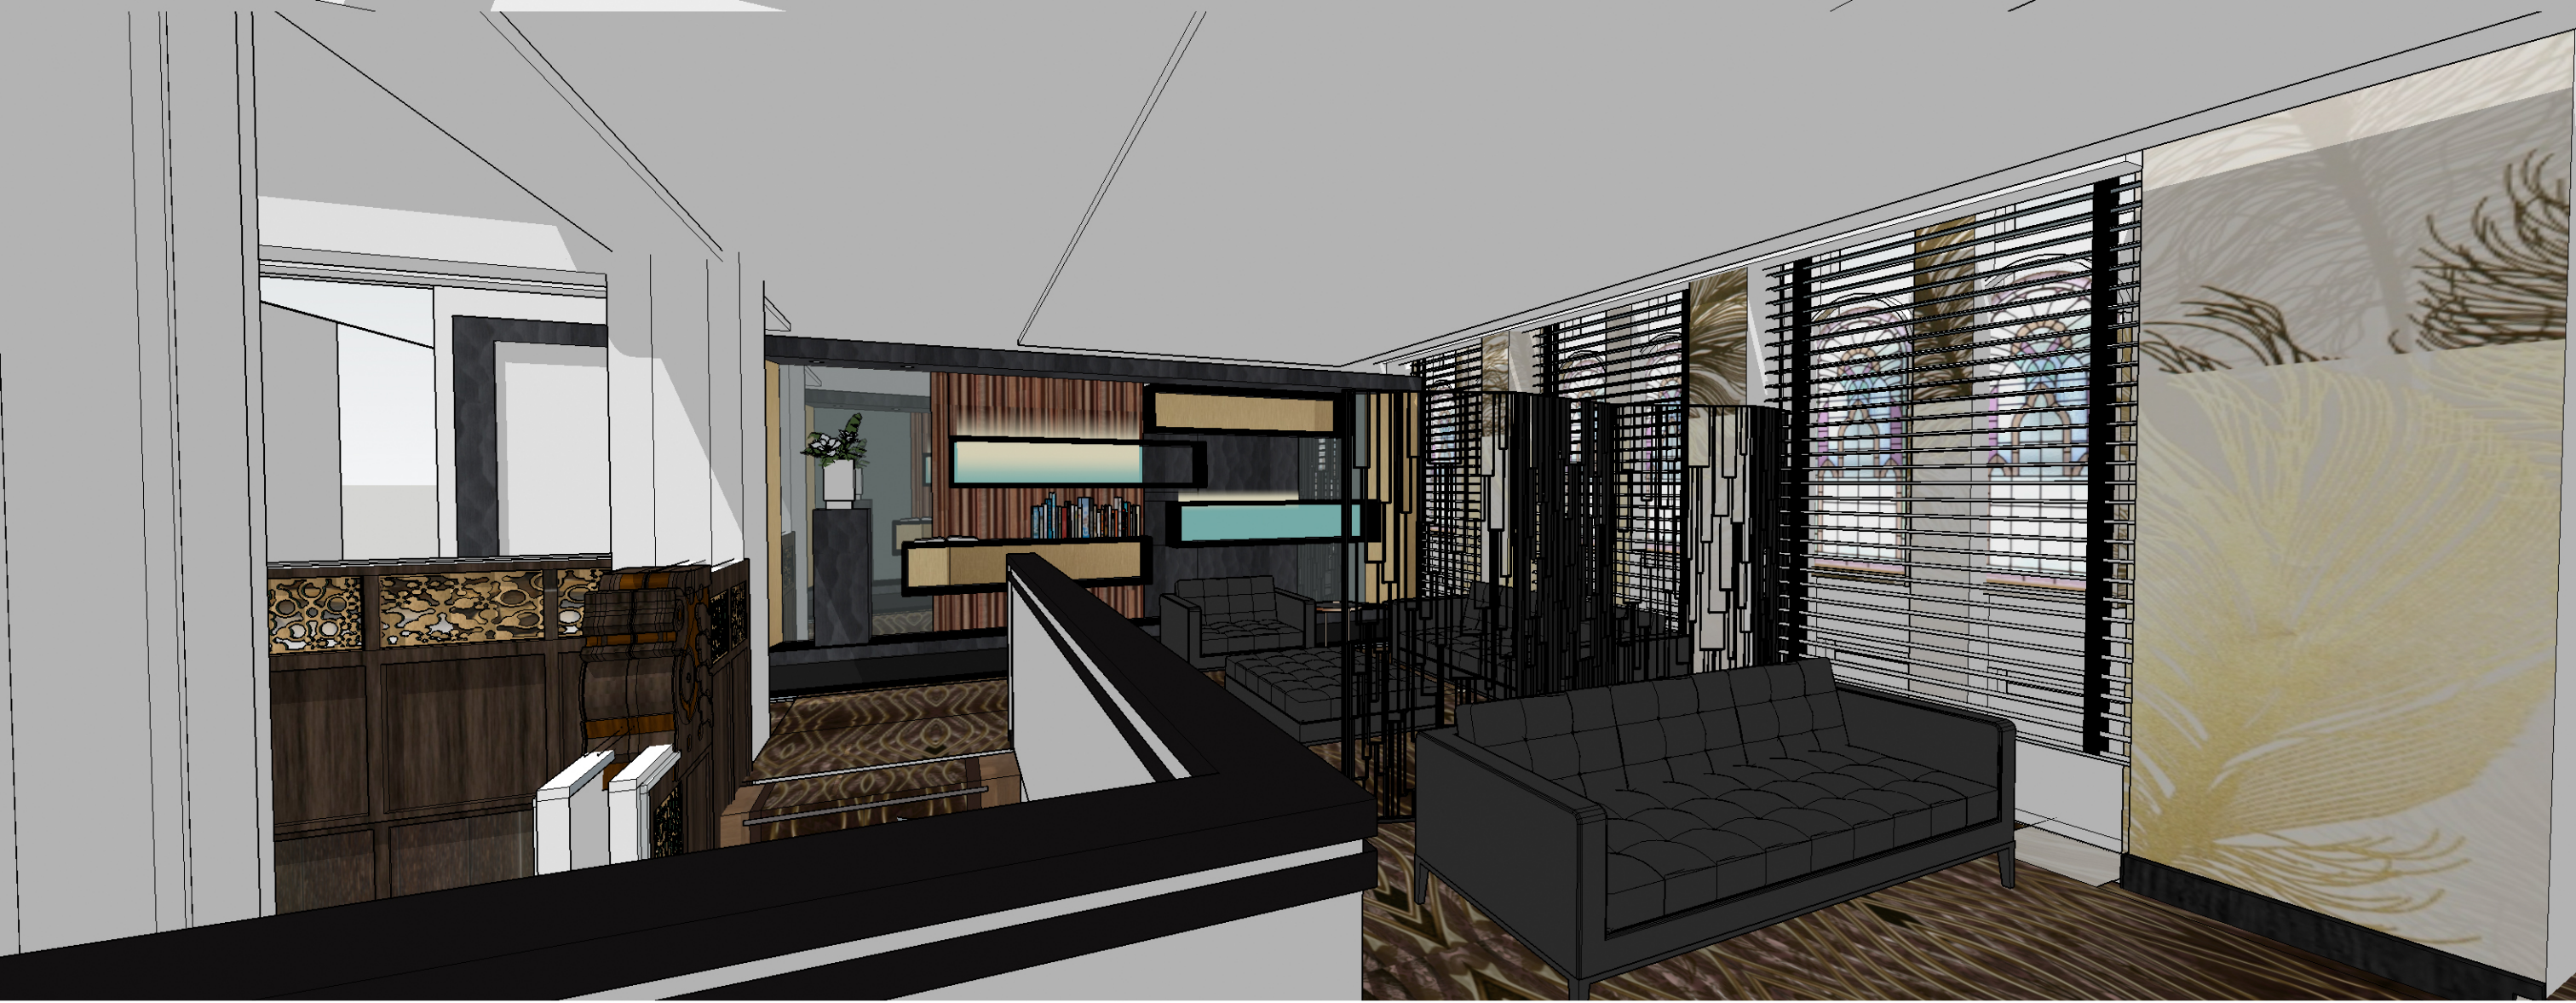

SECRET DOOR

DARK MIRROR CLADDING

ROCKSTARLOUNGE

SERVICE  
DRINKS

KROONLICHTERS LOBBY  
NADER TE BEPALEN

BREAKFAST/SERVICE  
TABLE

ROCKSTAR  
SUITE

HARD ROCK AMSTERDAM AMERICAN HOTEL ROCKSTARLOUNGE  
IMPRESSIONS AND MATERIALUPDATE 4TH OCT 19