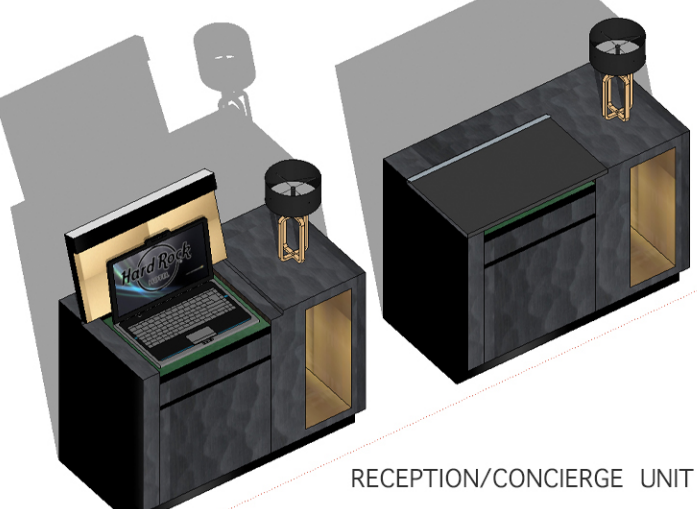

NOTES

- gold line -

American Walnut - Notes is made from American walnut coming from rejected sapwood and surplus stock. The masonry layout gives the whole a pleasant, visual rhythm. So sit back and enjoy the melodies and harmonies. The purple hues and solid thick wood tiles, give Notes certain self-confidence. Give it space, let it play.