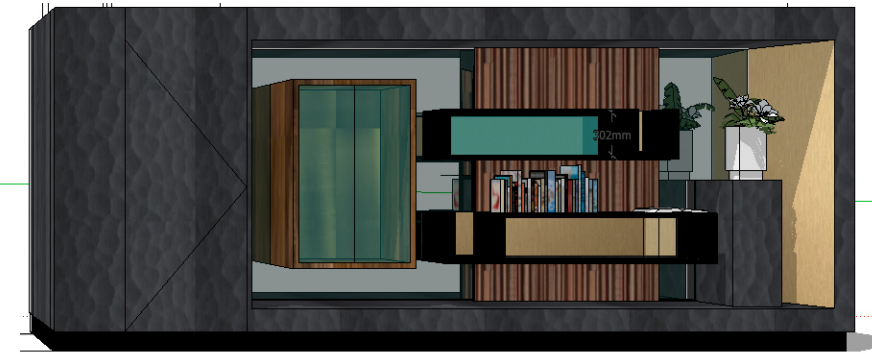

### Mini Papilio

CHAIRS  
*Naoto Fukasawa*

204 Moss - LRV: 12.3

231 Olive - LRV: 1.9

IO

HARD ROCK AMSTERDAM AMERICAN HOTEL  
IMPRESSIONS AND MATERIALUPDATE 4TH OCT 19

DARK MIRROR CLADDING

SECRET DOOR