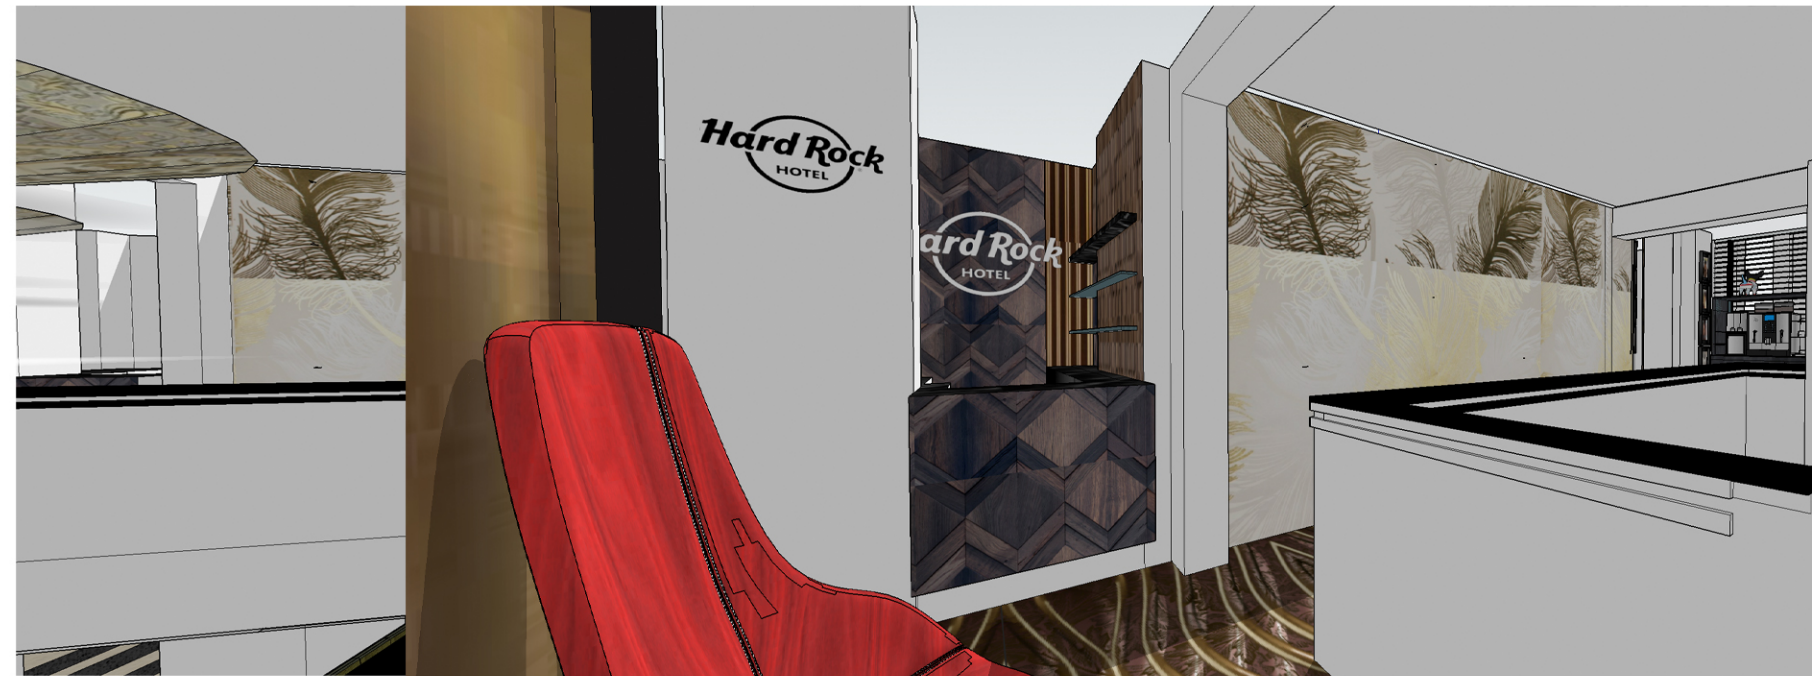

VIP CHECKINN