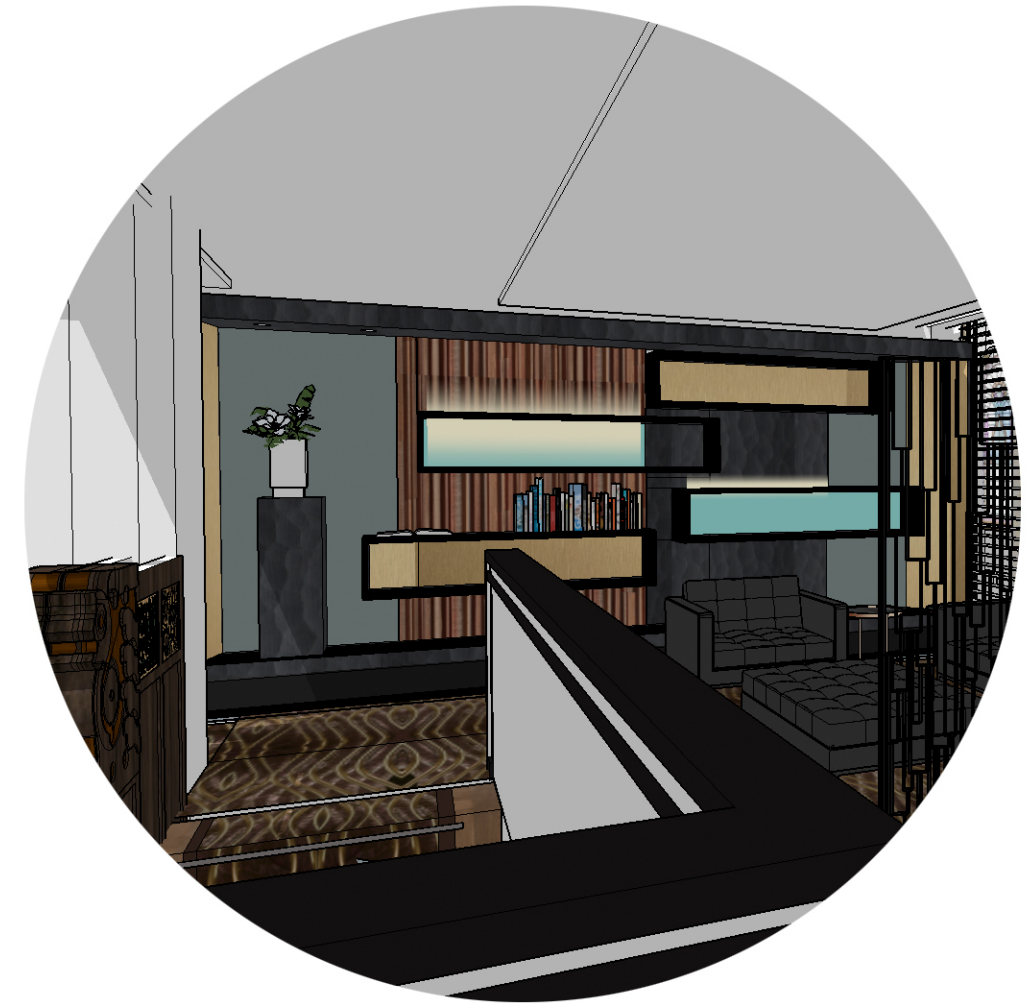

SECRET DOOR

DARK MIRROR CLADDING

ROCKSTARLOUNGE

SERVICE  
DRINKS

KROONLICHTERS LOBBY  
NADER TE BEPALEN

BREAKFAST/SERVICE  
TABLE

ROCKSTAR  
SUITE

HARD ROCK AMSTERDAM AMERICAN HOTEL ROCKSTARLOUNGE  
IMPRESSIONS AND MATERIALUPDATE 4TH OCT 19