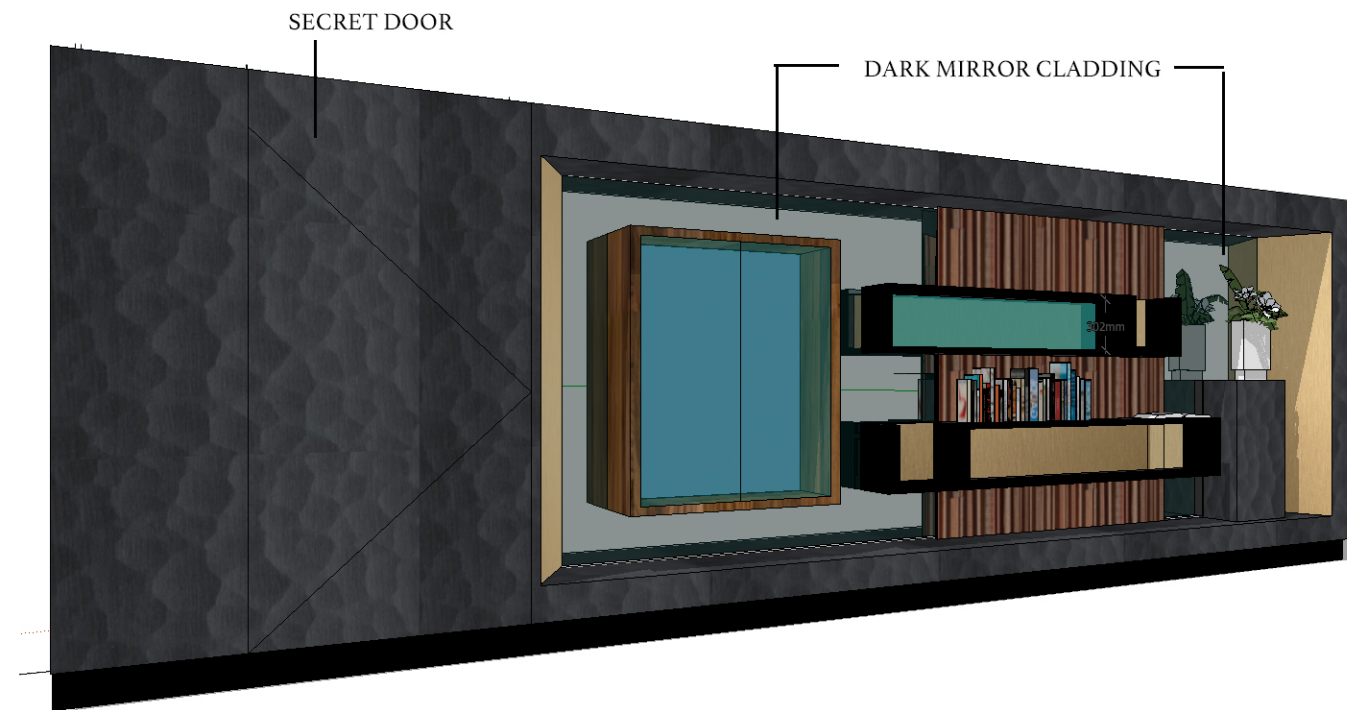

### Mini Papilio

CHAIRS  
*Naoto Fukasawa*

204 Moss - LRV: 12.3

231 Olive - LRV: 1.9

IO

HARD ROCK AMSTERDAM AMERICAN HOTEL  
IMPRESSIONS AND MATERIALUPDATE 4TH OCT 19

DARK MIRROR CLADDING

SECRET DOOR