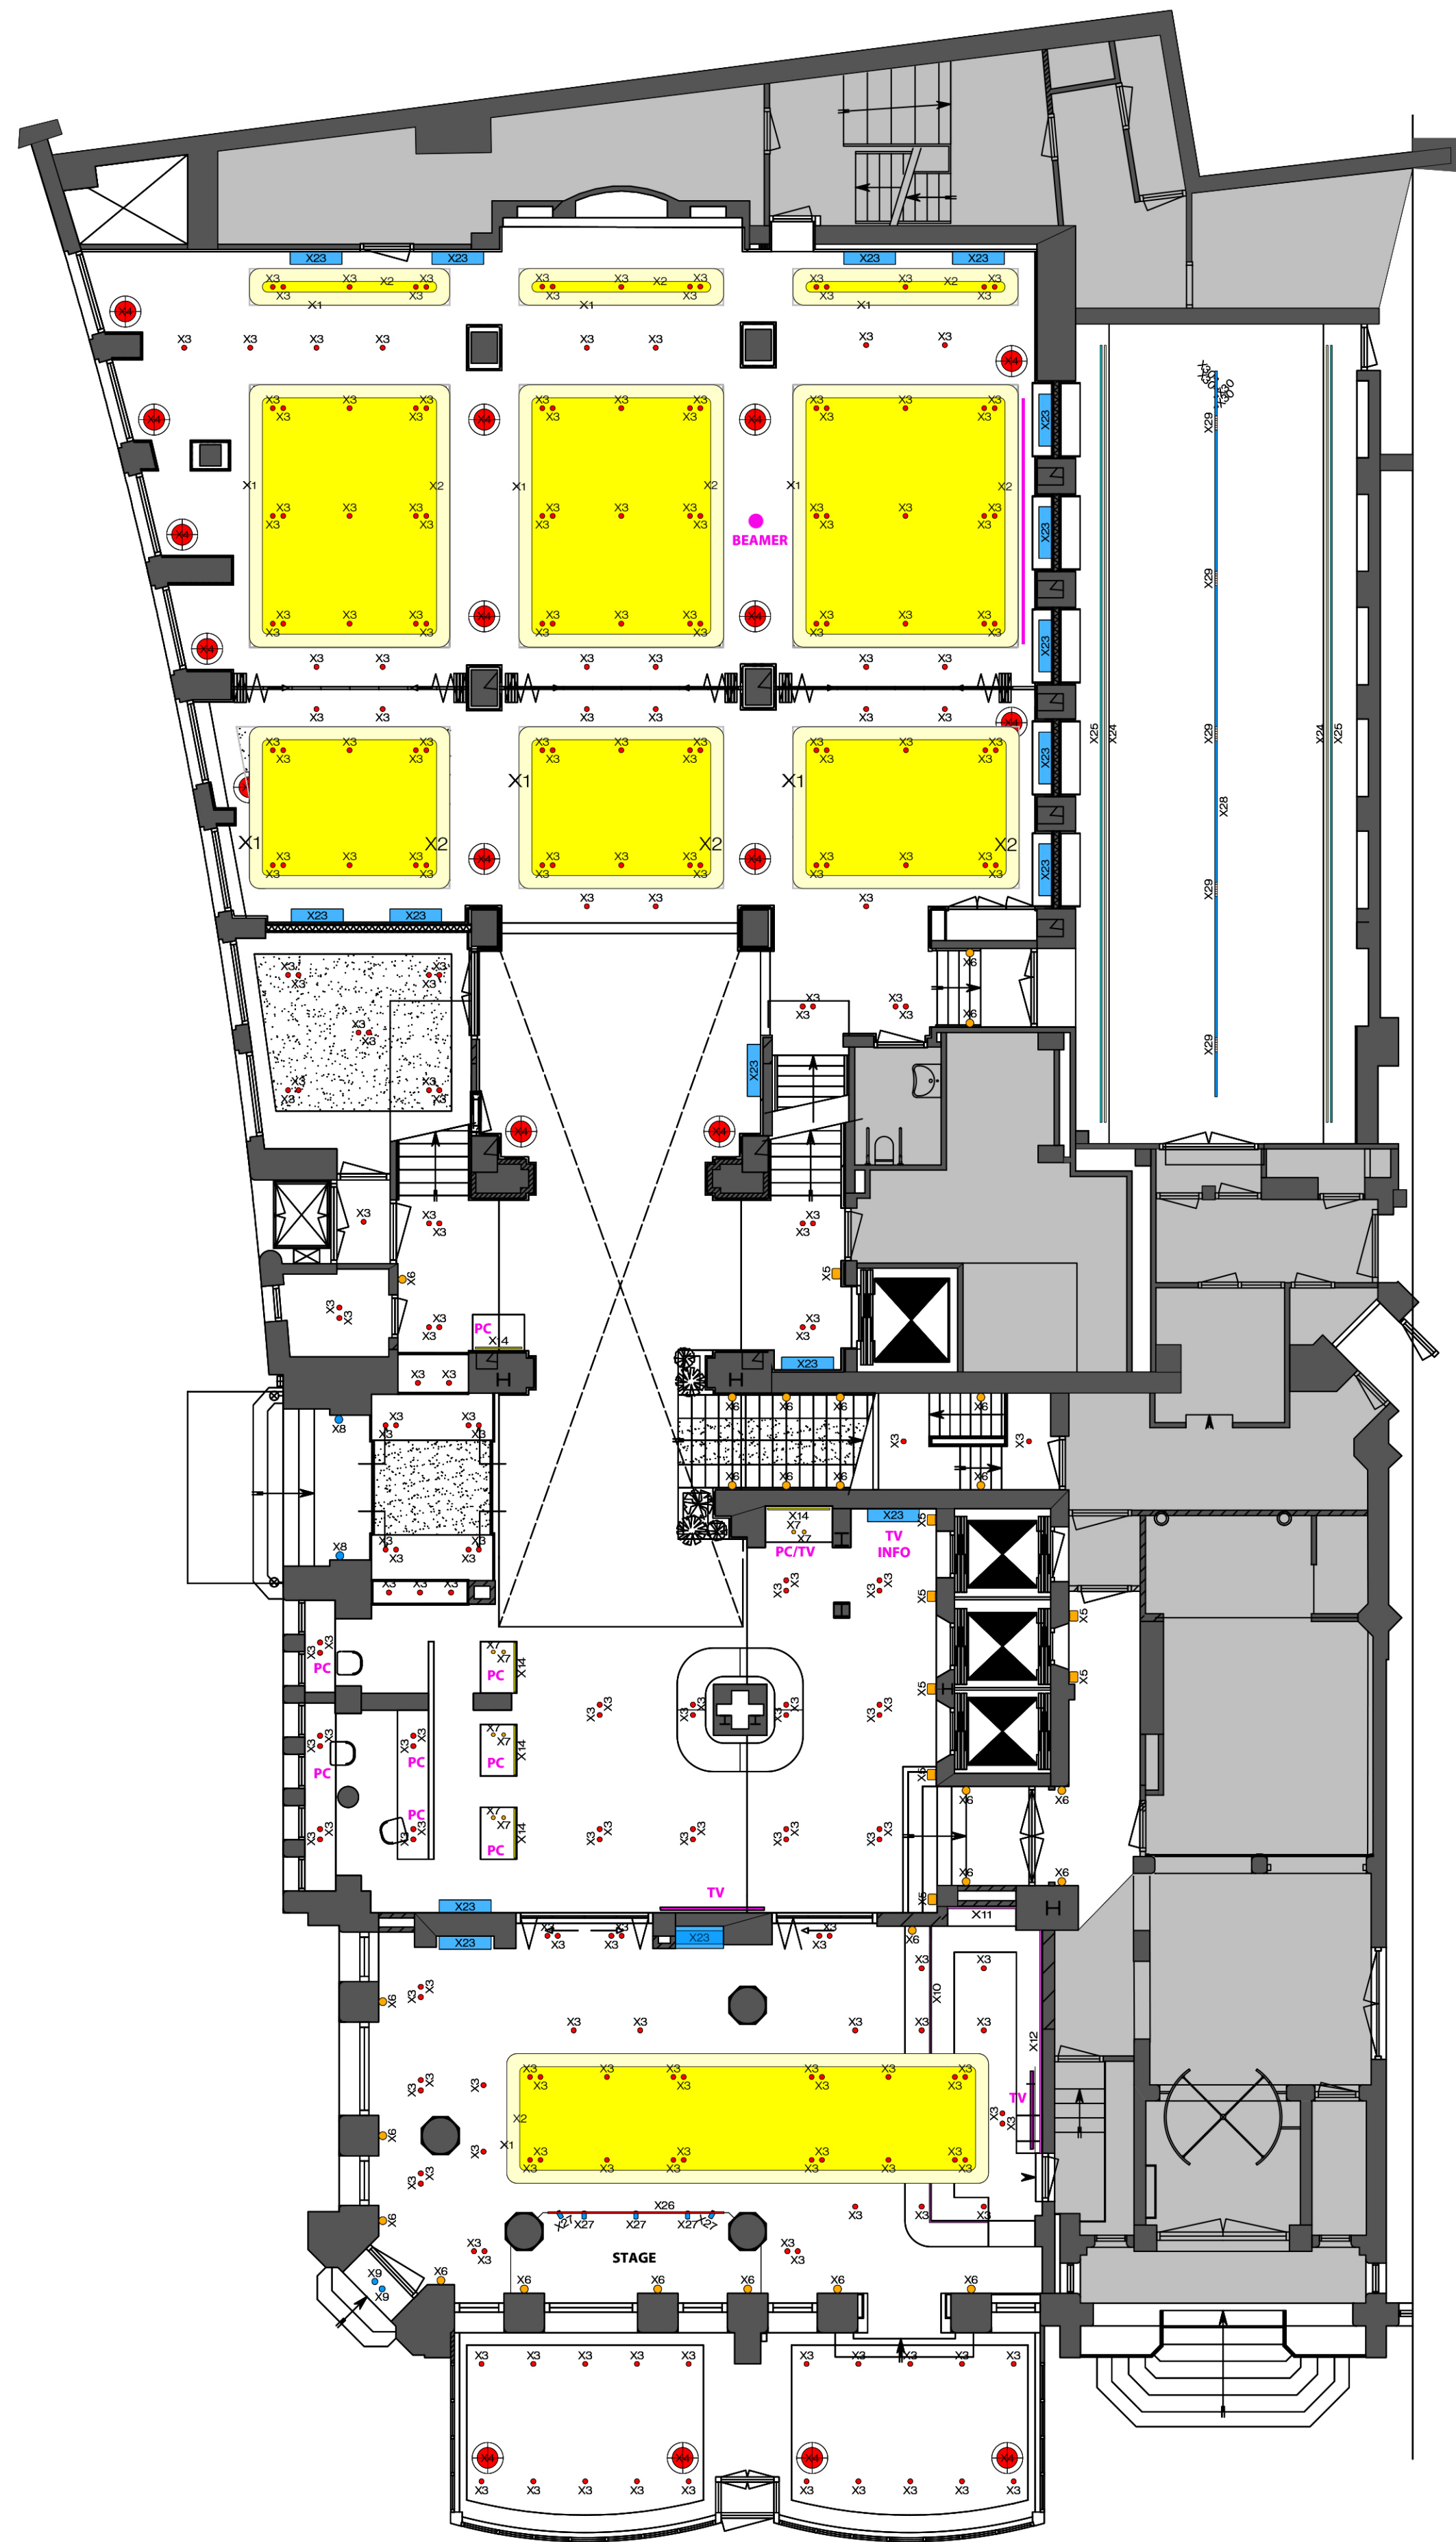

KROONLUCHTERS LOBBY NADER TE BEPALEN

POSSIBLE POSITIONS MEMORABLIA DEFINED WITH HARDROCKHOTELS