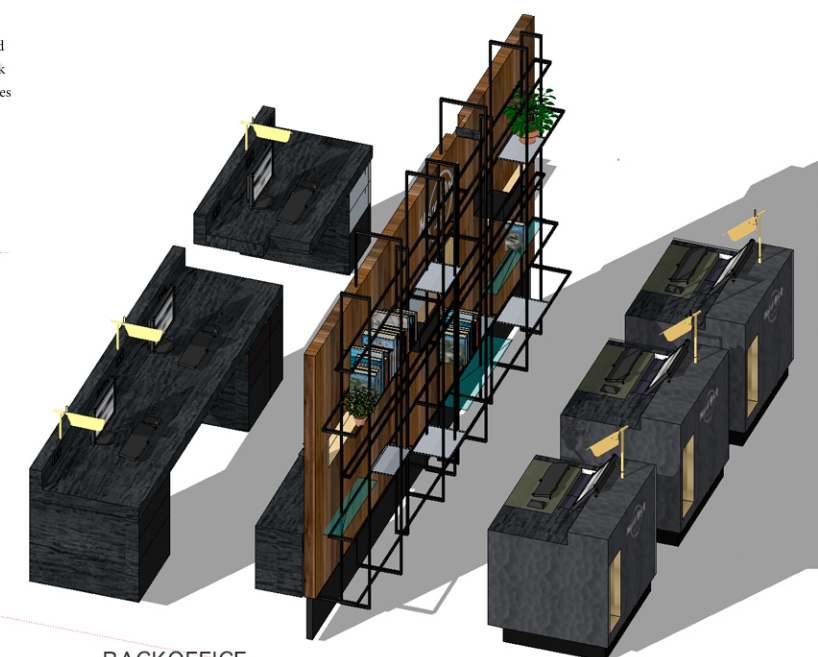

BACKOFFICE