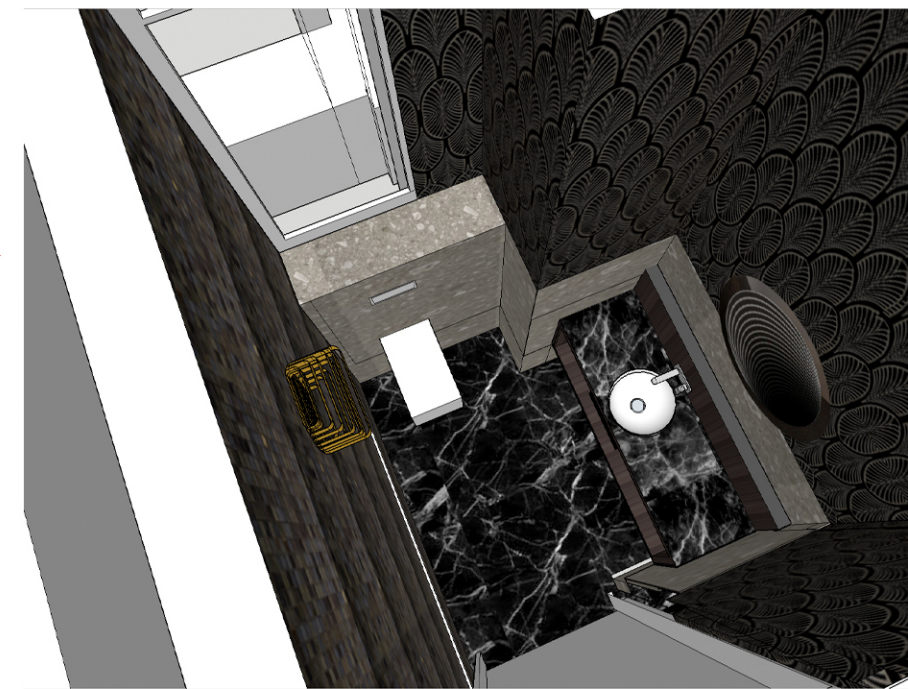

ROOMDIVERDERS MEZANINE

VIP CHECKINN

HARD ROCK AMSTERDAM AMERICAN HOTEL  
IMPRESSIONS AND MATERIALUPDATE 4TH OCT 19

ROCKSTAR  
SUITE

CUSTOM CARPET INLAY

HARD ROCK AMSTERDAM AMERICAN HOTEL  
IMPRESSIONS AND MATERIALUPDATE 4TH OCT 19

ROCKSTAR  
SUITE

TV UNIT

TOILET GUESTS

UNIT BATHROOM

WARDROBE UNIT DRESSING AND ENTRANCE

MIRROR IN ENTRANCE AREA

WARDROBE UNIT DRESSING AND ENTRANCE

UNIT GUESTROOM