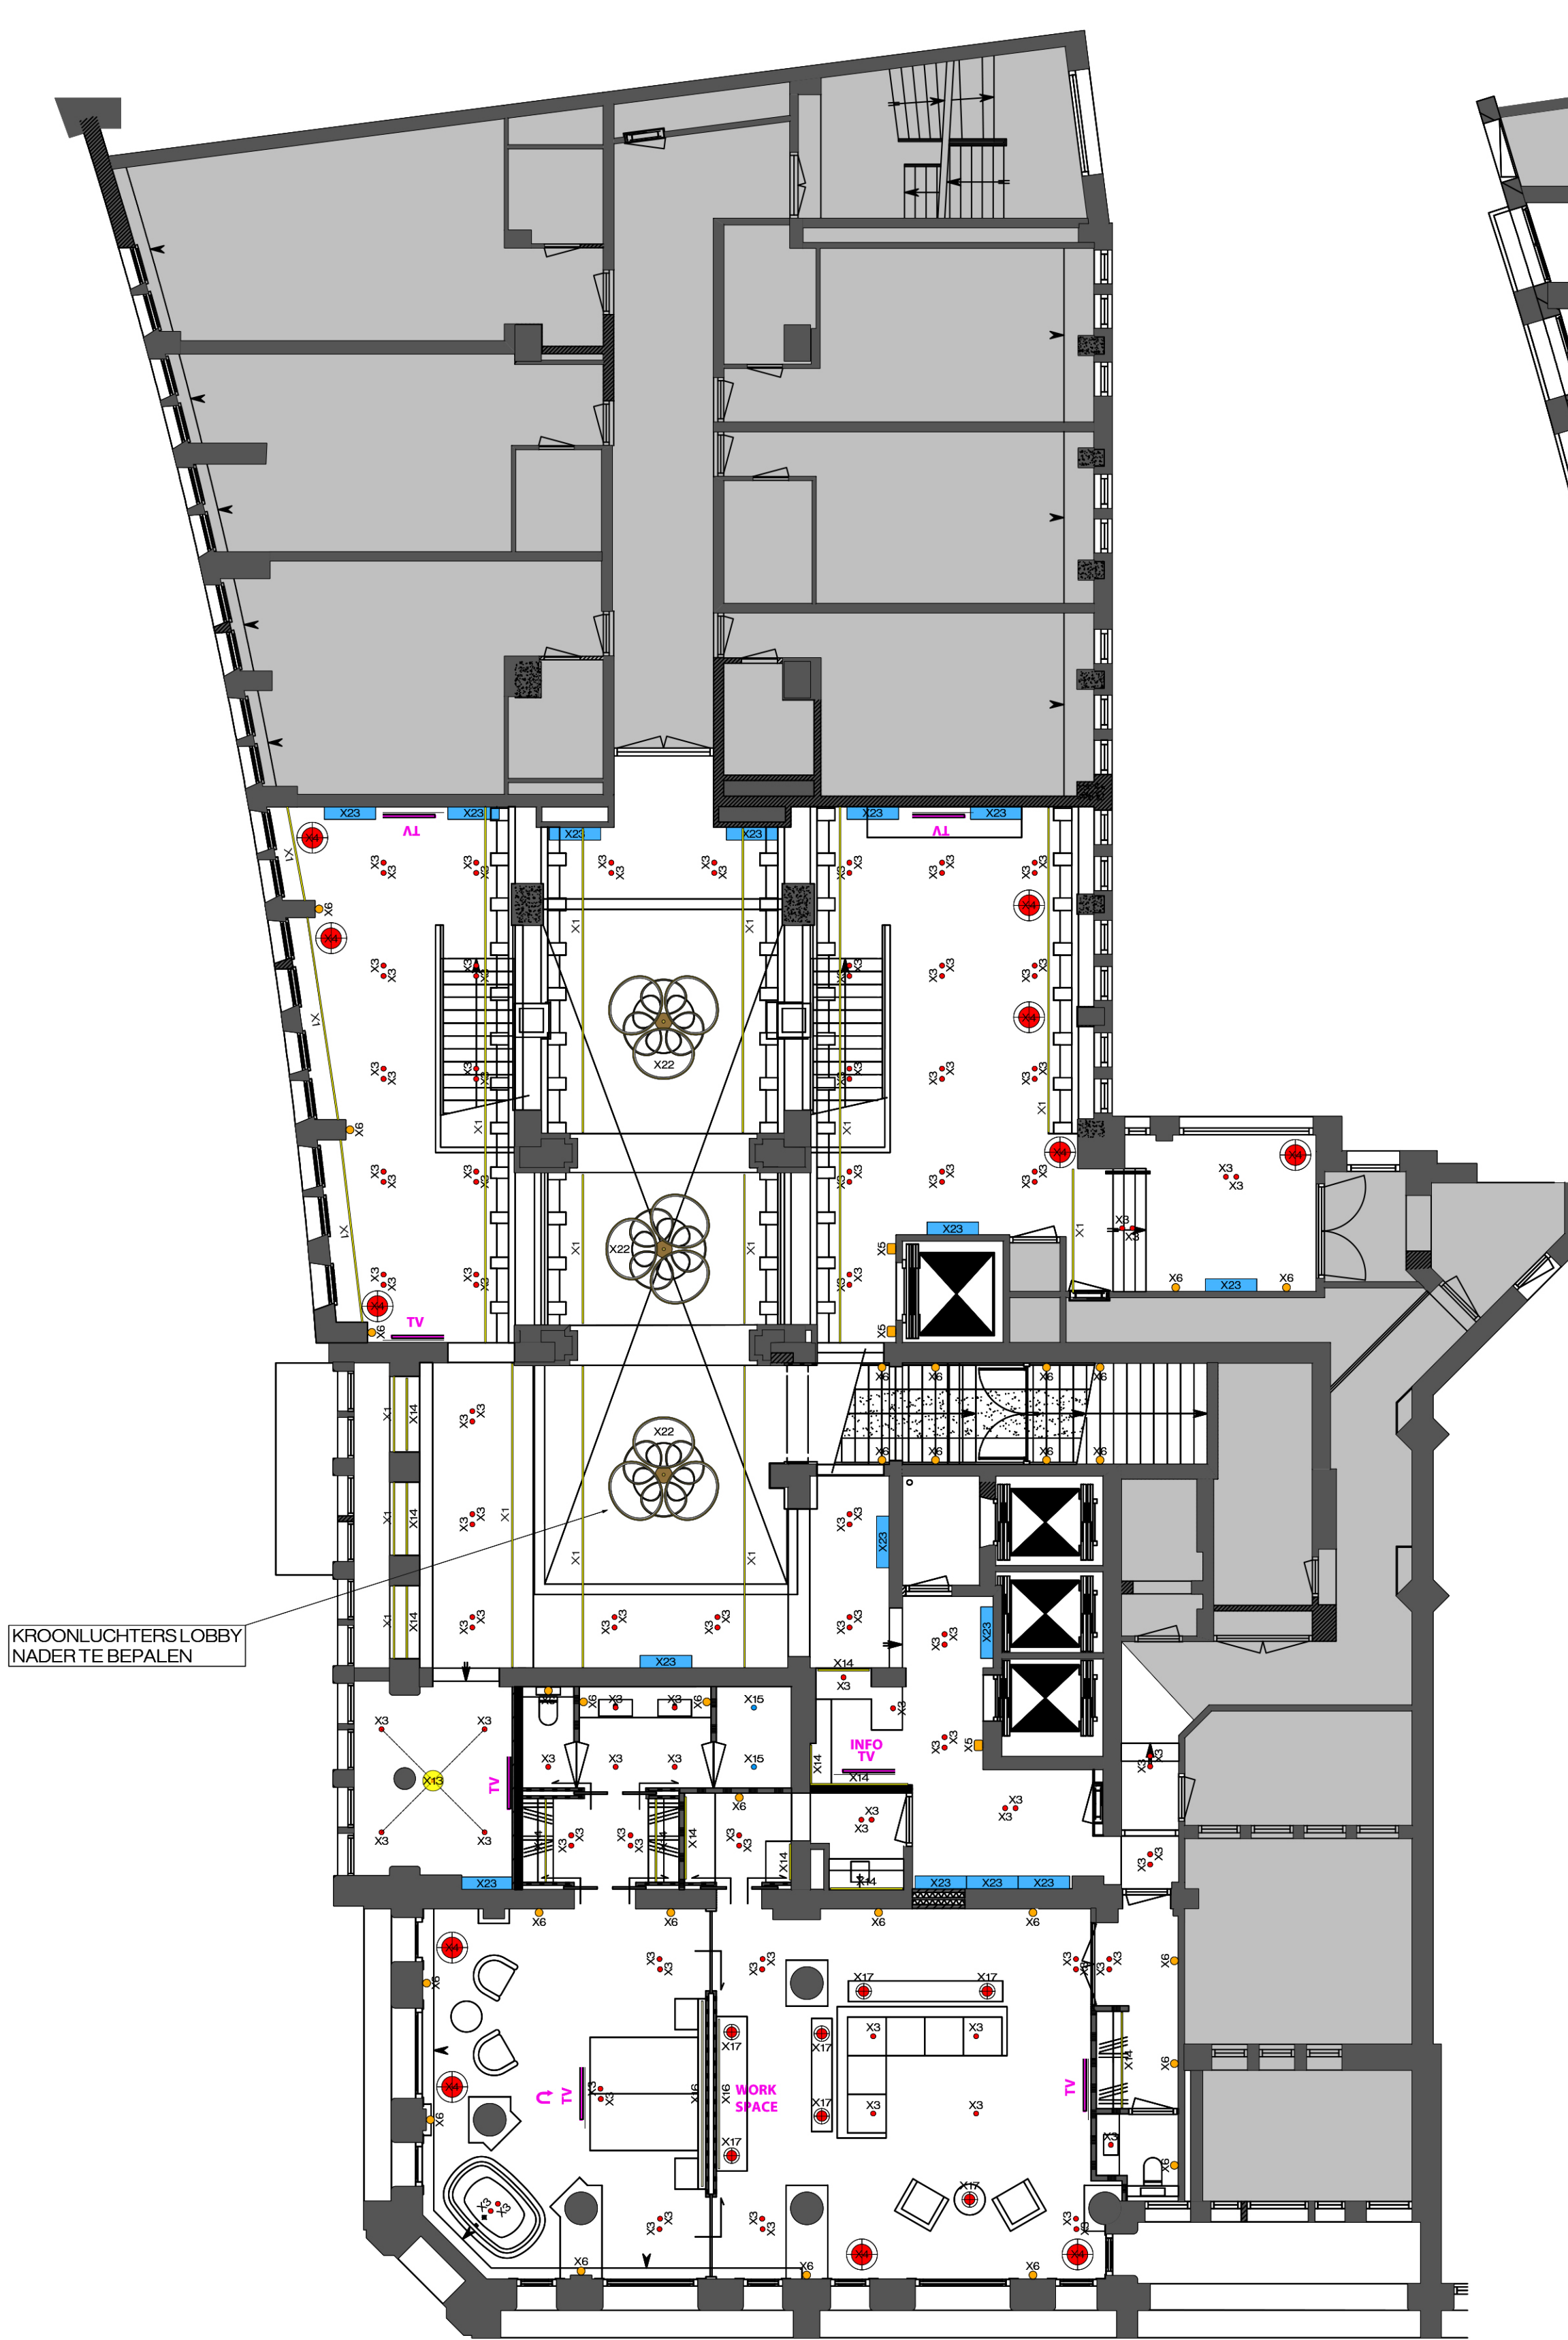

KROONLUCHTERS LOBBY NADER TE BEPALEN