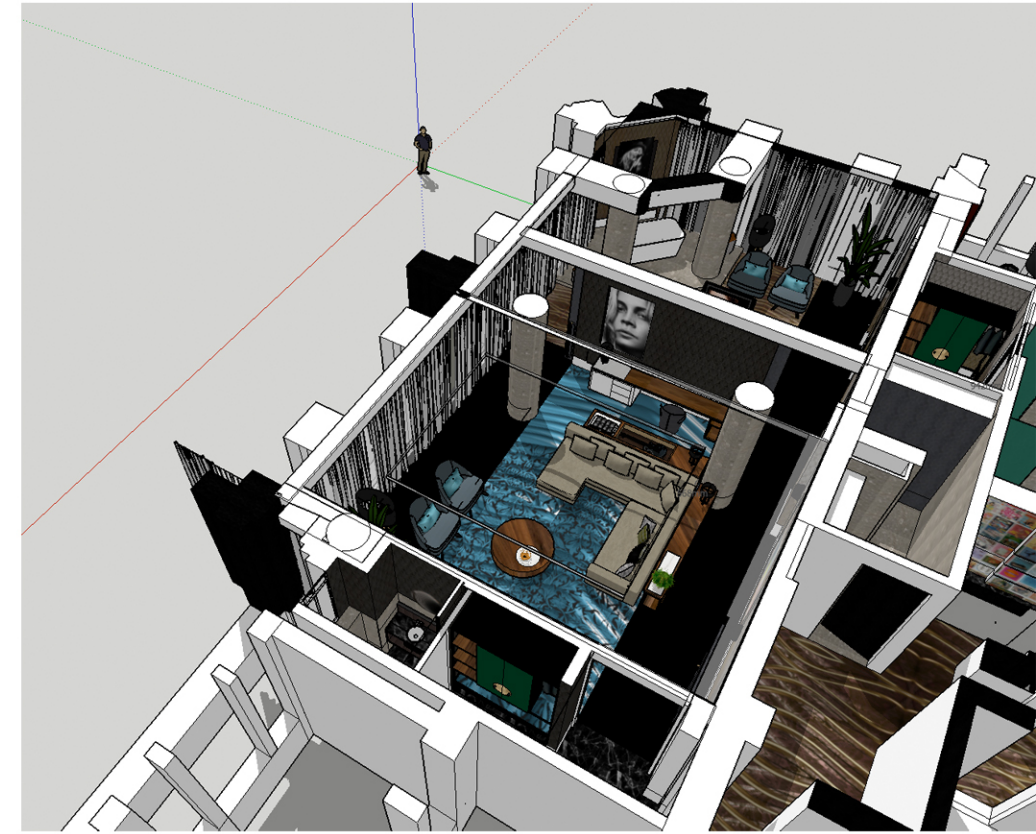

ROOMDIVERDERS MEZANINE

VIP CHECKINN

HARD ROCK AMSTERDAM AMERICAN HOTEL  
IMPRESSIONS AND MATERIALUPDATE 4TH OCT 19

ROCKSTAR  
SUITE

CUSTOM CARPET INLAY

HARD ROCK AMSTERDAM AMERICAN HOTEL  
IMPRESSIONS AND MATERIALUPDATE 4TH OCT 19