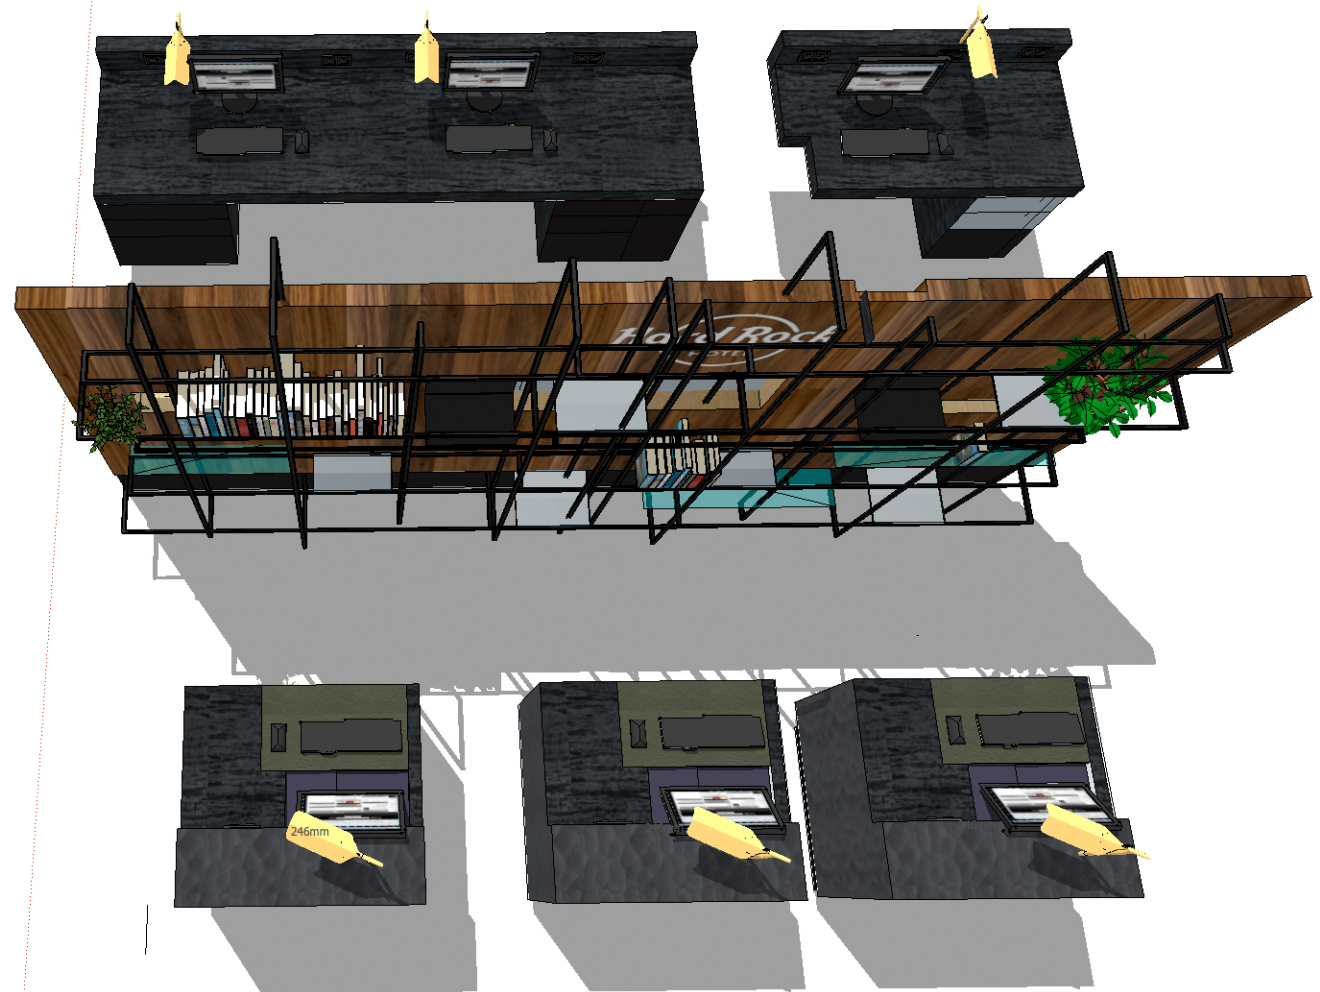

DEKODUR STARLINE A251 str PTK

FLOOR OAK PANTINE

WOOD MARBLE WORKS ON WALLS/COLUMNS

MARBLE SPANISH BLACK BAR TOP SKIRTING BENEATH WOOD/MARBLE

EGE CARPET 900GRAMS / FELT BACKING CUSTOM PRINT INLAY IN WOODWORKS