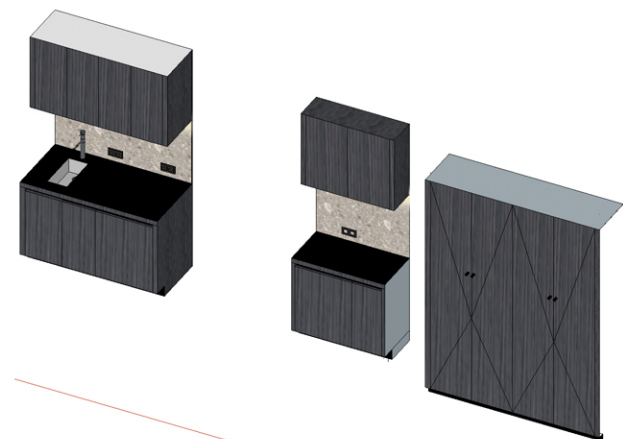

UNIT BATHROOM

TOILET GUESTS

SLEEPING AREA

BED WITH TURNABLE TV SETTING

SERVICE UNITS PANTRY

COOLING  
PREPARING  
...

ROCKSTAR SERVICE