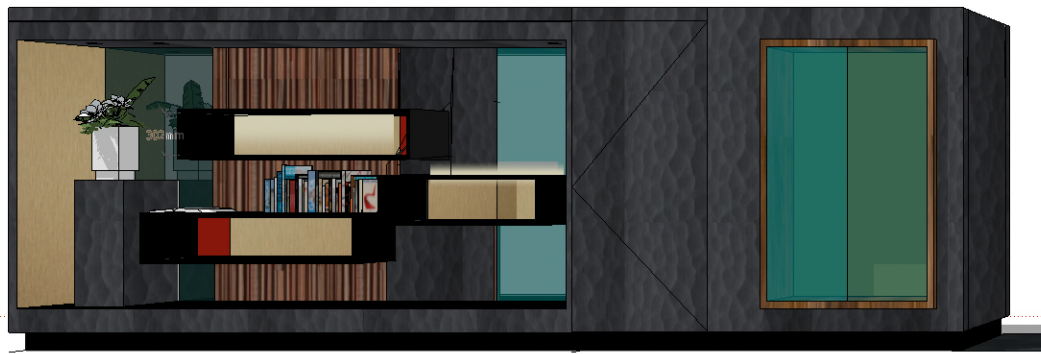

### Mini Papilio

CHAIRS  
*Naoto Fukasawa*

204 Moss - LRV: 12.3

231 Olive - LRV: 1.9

IO

HARD ROCK AMSTERDAM AMERICAN HOTEL  
IMPRESSIONS AND MATERIALUPDATE 4TH OCT 19

DARK MIRROR CLADDING

SECRET DOOR