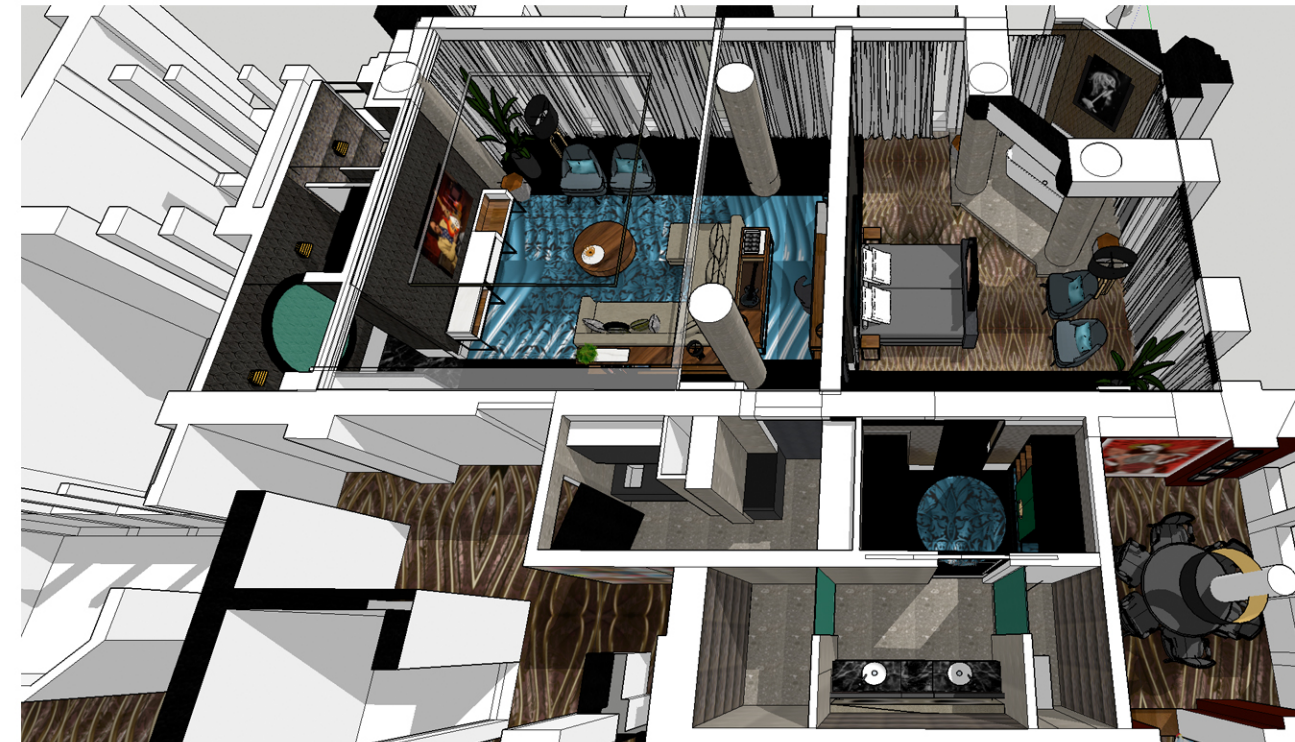

ROOMDIVERDERS MEZANINE

VIP CHECKINN

HARD ROCK AMSTERDAM AMERICAN HOTEL  
IMPRESSIONS AND MATERIALUPDATE 4TH OCT 19

ROCKSTAR  
SUITE

CUSTOM CARPET INLAY

HARD ROCK AMSTERDAM AMERICAN HOTEL  
IMPRESSIONS AND MATERIALUPDATE 4TH OCT 19