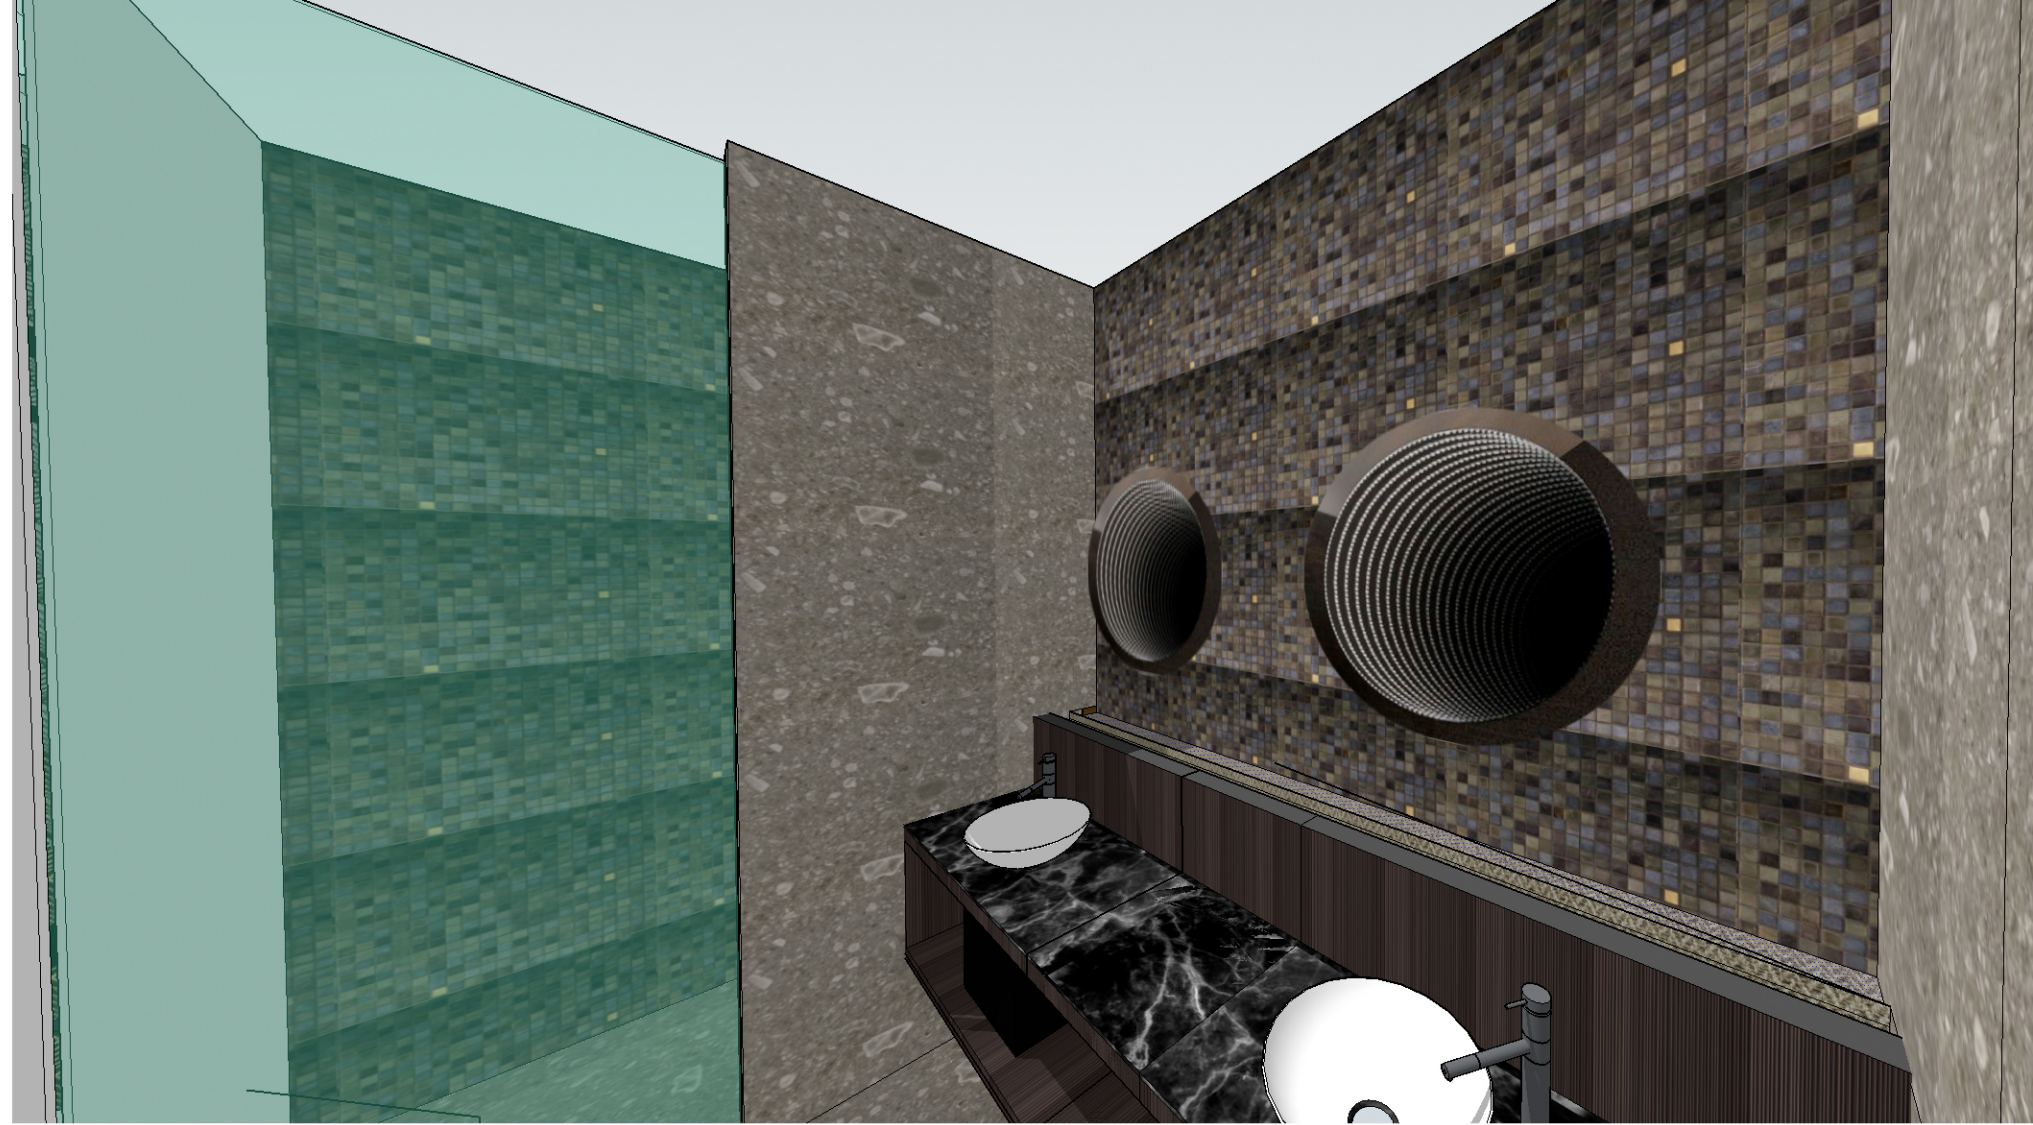

ROOMDIVERDERS MEZANINE

VIP CHECKINN

HARD ROCK AMSTERDAM AMERICAN HOTEL  
IMPRESSIONS AND MATERIALUPDATE 4TH OCT 19

ROCKSTAR  
SUITE

CUSTOM CARPET INLAY

HARD ROCK AMSTERDAM AMERICAN HOTEL  
IMPRESSIONS AND MATERIALUPDATE 4TH OCT 19

ROCKSTAR  
SUITE

TV UNIT

TOILET GUESTS

UNIT BATHROOM

WARDROBE UNIT DRESSING AND ENTRANCE

MIRROR IN ENTRANCE AREA

WARDROBE UNIT DRESSING AND ENTRANCE

UNIT GUESTROOM

UNIT BATHROOM

TOILET GUESTS

SLEEPING AREA

BED WITH TURNABLE TV SETTING

SERVICE UNITS PANTRY

COOLING  
PREPARING  
...

ROCKSTAR SERVICE