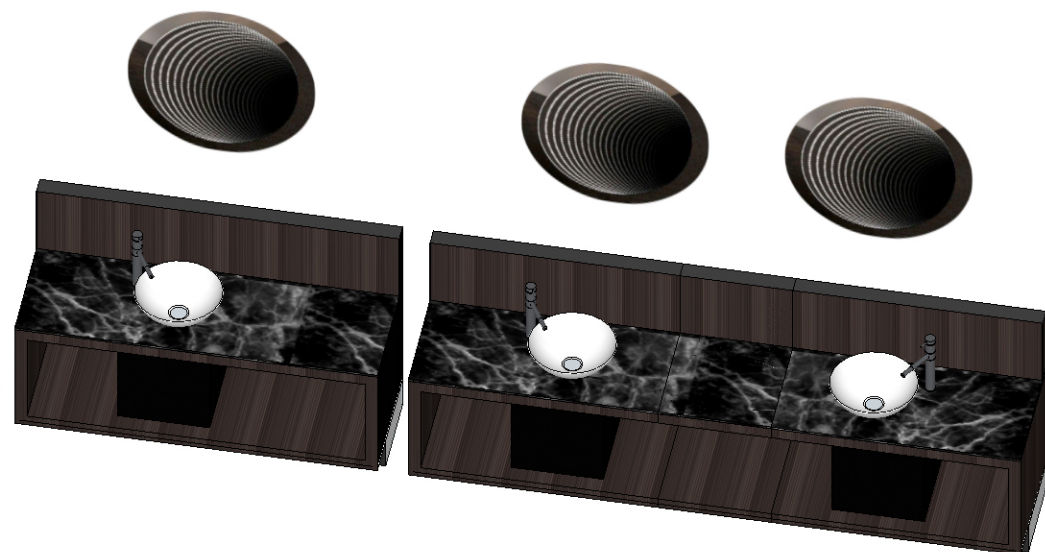

ROCKSTAR  
SUITE

TV UNIT

TOILET GUESTS

UNIT BATHROOM

WARDROBE UNIT DRESSING AND ENTRANCE

MIRROR IN ENTRANCE AREA

WARDROBE UNIT DRESSING AND ENTRANCE

UNIT GUESTROOM

UNIT BATHROOM

TOILET GUESTS

SLEEPING AREA

BED WITH TURNABLE TV SETTING

SERVICE UNITS PANTRY

COOLING  
PREPARING  
...

ROCKSTAR SERVICE