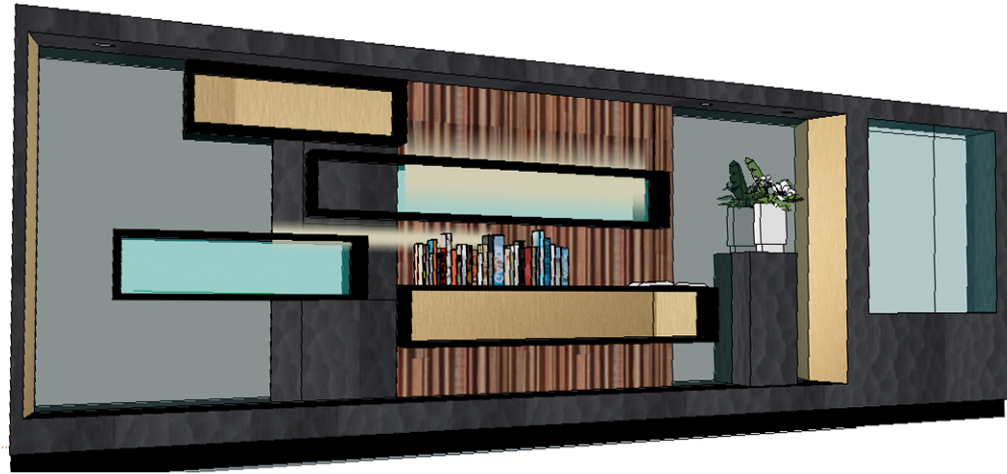

SECRET DOOR

DARK MIRROR CLADDING

ROCKSTARLOUNGE

SERVICE  
DRINKS

KROONLICHTERS LOBBY  
NADER TE BEPALEN

BREAKFAST/SERVICE  
TABLE

ROCKSTAR  
SUITE

HARD ROCK AMSTERDAM AMERICAN HOTEL ROCKSTARLOUNGE  
IMPRESSIONS AND MATERIALUPDATE 4TH OCT 19